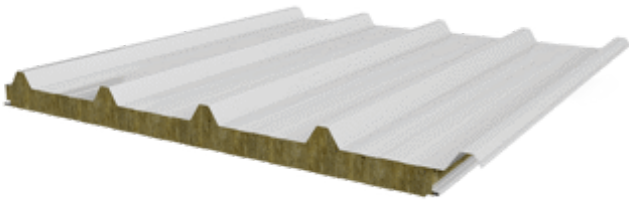

Product Catalog & Technical Specification

Fasade Sandwich Panel

Cold Room Metal Sheet EPS Panel

Cold Room Metal Sheet Polyurethane & PIR Panel

Cold Room Metal Sheet Rockwool Panel

Concealed Screw Metal Sheet EPS Panel

Semi Sine Metal Sheet Polyurethane & PIR Panel

3 Ribs Metal Sheet Polyurethane - PIR Panel

Full Sine Metal Sheet Polyurethane & PIR Panel

Fasade Sandwich Panel

5 Ribs Fluted Metal Sheet Polyurethane &PIR Panel

3 Ribs Fluted Metal Sheet Polyurethane &PIR Panel

1 Rib Fluted Metal Sheet Polyurethane &PIR Panel

3 Ribs Metal Sheet EPS Panel

Roof Sandwcich Panel

3 Ribs Metal Sheet Polyurethane - PIR Panel

5 Ribs Metal Sheet Polyurethane - PIR Panel

5 Ribs Metal Sheet Rookwool Panel

Capped 3 Ribs Metal Sheet Polyurethane - PIR Panel